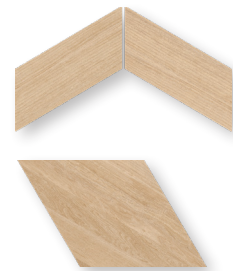

MATRIX

STOCK SIZES

17"x20"

8"x20"

AVAILABLE COLORS

Rovere

LAYING SOLUTIONS

◇ 100%

◇ 100%

◻ 100%

◇ 50% + ◇ 50%

◇ 66.7% + ◇ 33.3%

◻ 3x25% + ◇ 25%

◇ 33% + ◇ 2x33%

◇ 33.3% + ◇ 33% + ◇ 33%

◇ 66.7% + ◇ 33.3%

◇ 50%

◇ 3x33%

◇ 2x50%

◇ 66.7% + ◇ 33.3%