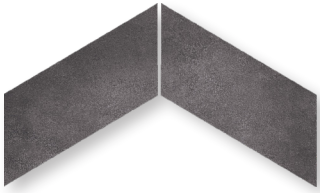

MATRIX

COLLECTION

Wayne Tile
Company

waynetile.com

MATRIX

STOCK SIZES

17"x20"

8"x20"

AVAILABLE COLORS

Anthracite

Greige

Ivory

Natural Grey

Canaletto

Larice

Noce