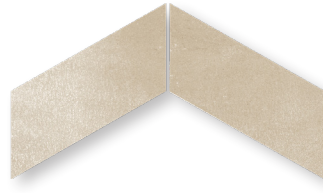

MATRIX

COLLECTION

Wayne Tile
Company

waynetile.com

MATRIX

STOCK SIZES

17"x20"

8"x20"

AVAILABLE COLORS

Anthracite

Greige

Ivory

Natural Grey

Canaletto

Larice

Noce