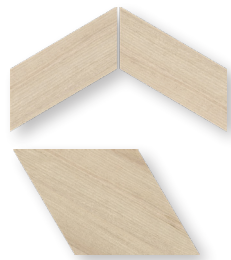

MATRIX

STOCK SIZES

17"x20"

8"x20"

AVAILABLE COLORS

Larice

LAYING SOLUTIONS

◇ 100%

◇ 100%

◻ 100%

◇ 50% + ◇ 50%

◇ 66.7% + ◇ 33.3%

◻ 3x25% + ◇ 25%

◇ 33% + ◇ 2x33%

◇ 33.3% + ◇ 33% + ◇ 33%

◇ 66.7% + ◇ 33.3%

◇ 50%

◇ 3x33%

◇ 2x50%

◇ 66.7% + ◇ 33.3%